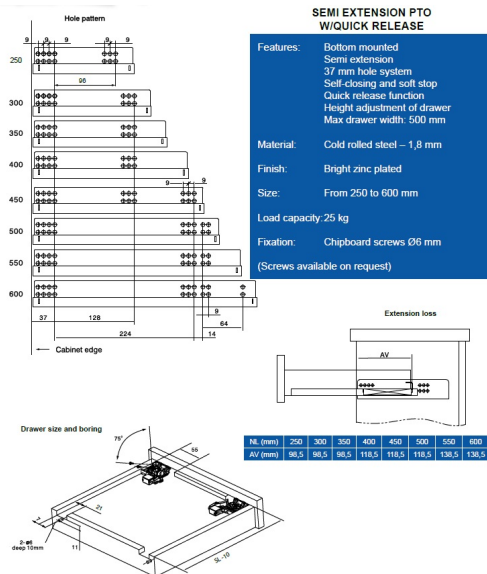

PRODUCT SHEET

Description:

Invis. Semi Ext. Slide, Self closing, Pre-Zinc,400mm,W/Quick Release & Inner Dampers

Item number:

16.13.533-0

Units	Box	Carton	HS Code	Barcode
Pair	1	10	8302420090	
5704866001083				