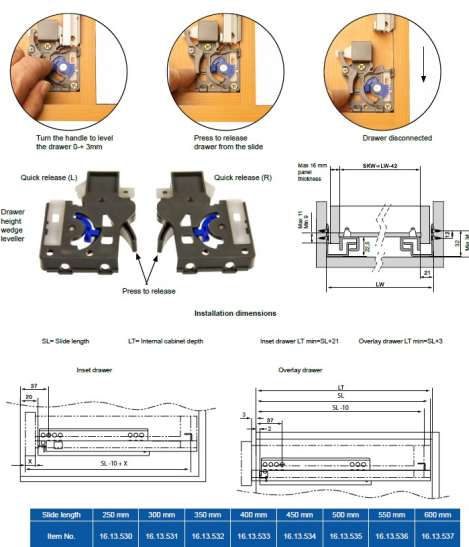

PRODUCT SHEET

Description:

Invis. Semi Ext. Slide, Self closing, Pre-Zinc,400mm,W/Quick Release & Inner Dampers

Item number:

16.13.533-0

Units	Box	Carton	HS Code	Barcode
Pair	1	10	8302420090	
5704866001083				