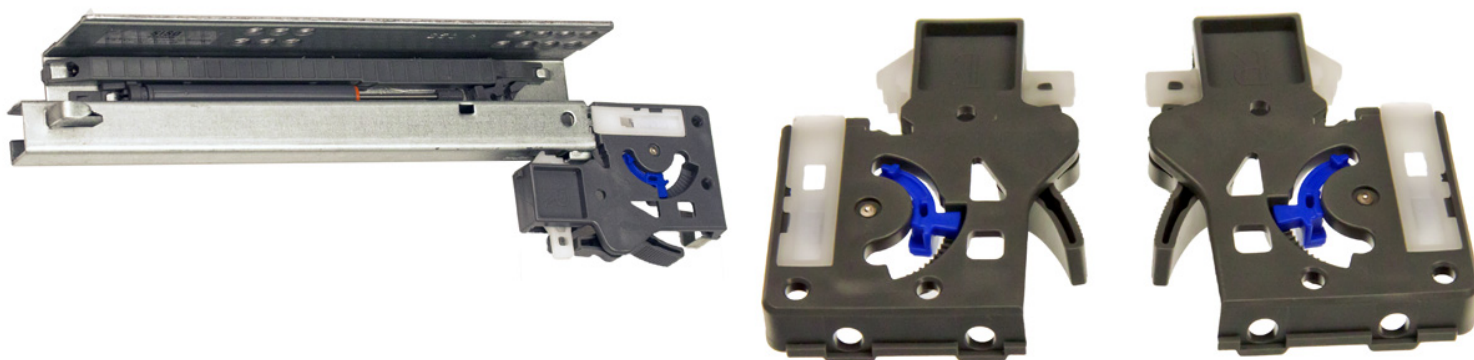

PRODUCT SHEET

Description:

Invis. Semi Ext. Slide, Self closing, Pre-Zinc,400mm,W/Quick Release & Inner Dampers

Item number:

16.13.533-0

Units	Box	Carton	HS Code	Barcode
Pair	1	10	8302420090	
5704866001083				